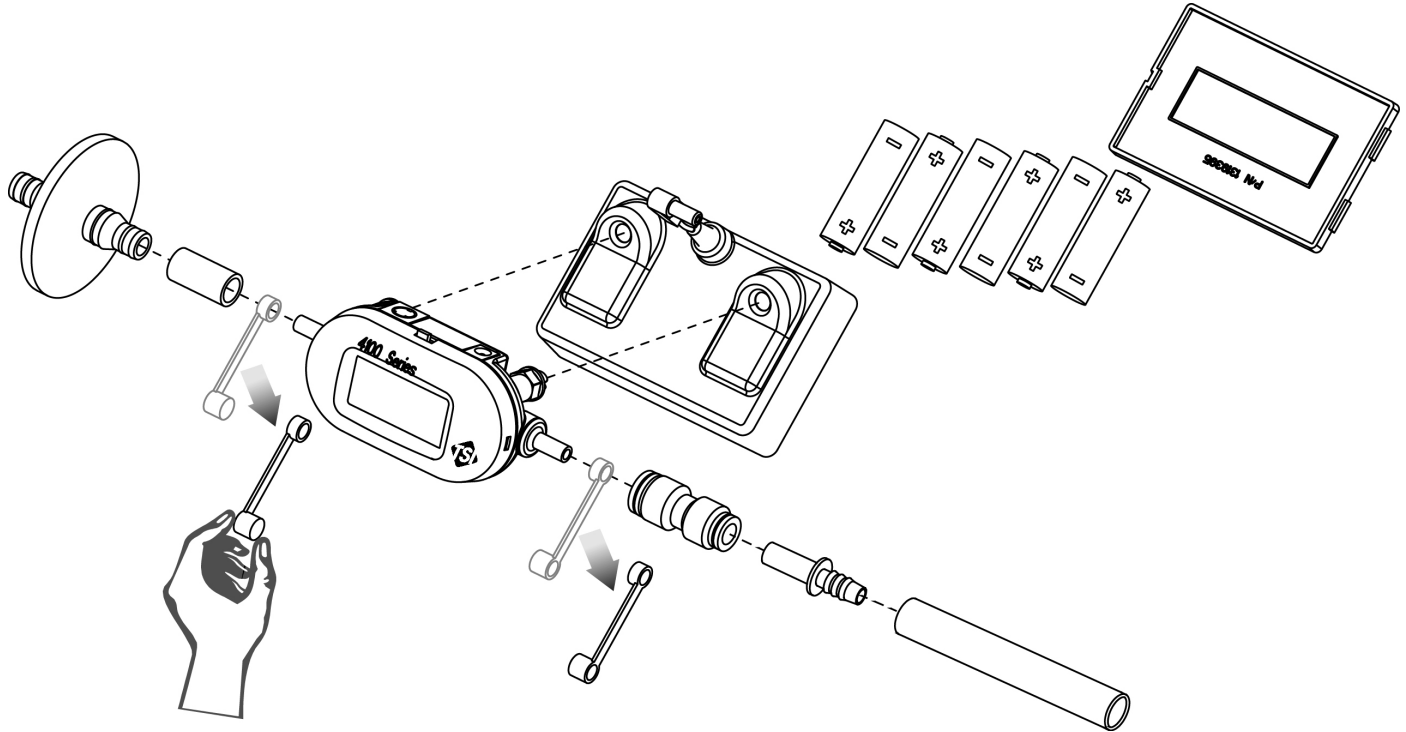

Model 4146 Calibrator

TSI Incorporated – 500 Cardigan Road, Shoreview, MN 55126 U.S.A
USA Tel: +1 800 874 2811 E-mail: answers@tsi.com Website: www.tsi.com

P/N 1980516 Rev. D

©2013 TSI Incorporated

Printed in U.S.A